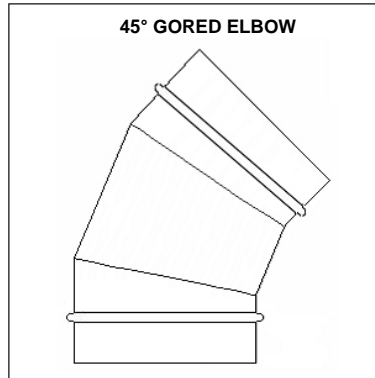

Hopewell Sheet Metal Mfg, Inc.

11316 Hopewell Road – Hagerstown, Maryland 21740

301-582-3270 - Toll Free 1-866-777-8911 - Fax 301-582-1506

www.hopewellsm.com

Hopewell Sheet Metal Mfg, Inc.

11316 Hopewell Road – Hagerstown, Maryland 21740