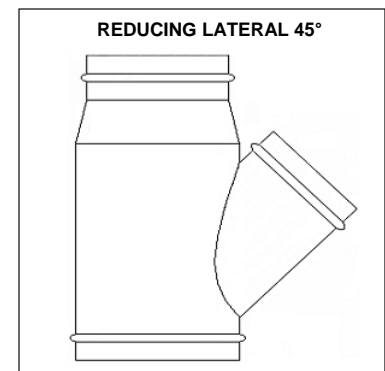

Hopewell Sheet Metal Mfg, Inc.

11316 Hopewell Road – Hagerstown, Maryland 21740

301-582-3270 - Toll Free 1-866-777-8911 - Fax 301-582-1506

www.hopewellsm.com

Hopewell Sheet Metal Mfg, Inc.

11316 Hopewell Road – Hagerstown, Maryland 21740