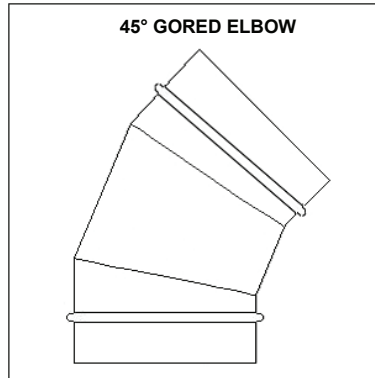

Hopewell Sheet Metal Mfg, Inc.

11316 Hopewell Road – Hagerstown, Maryland 21740

301-582-3270 - Toll Free 1-866-777-8911 - Fax 301-582-1506

www.hopewellsm.com

Hopewell Sheet Metal Mfg, Inc.

11316 Hopewell Road – Hagerstown, Maryland 21740