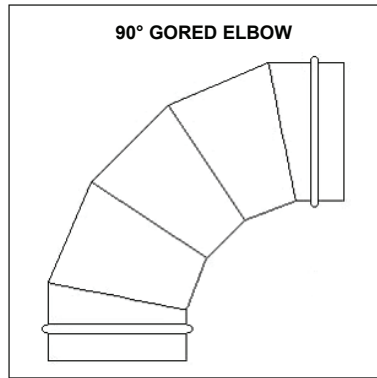

Hopewell Sheet Metal Mfg, Inc.

11316 Hopewell Road – Hagerstown, Maryland 21740

301-582-3270 - Toll Free 1-866-777-8911 - Fax 301-582-1506

www.hopewellsm.com

Hopewell Sheet Metal Mfg, Inc.

11316 Hopewell Road – Hagerstown, Maryland 21740