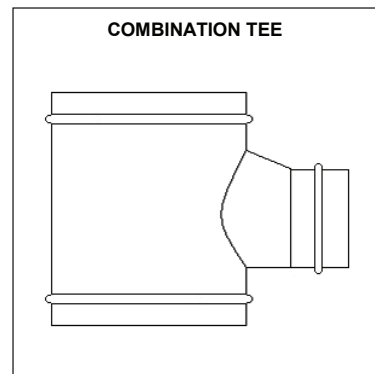

Hopewell Sheet Metal Mfg, Inc.

11316 Hopewell Road – Hagerstown, Maryland 21740

301-582-3270 - Toll Free 1-866-777-8911 - Fax 301-582-1506

www.hopewellsm.com

Hopewell Sheet Metal Mfg, Inc.

11316 Hopewell Road – Hagerstown, Maryland 21740