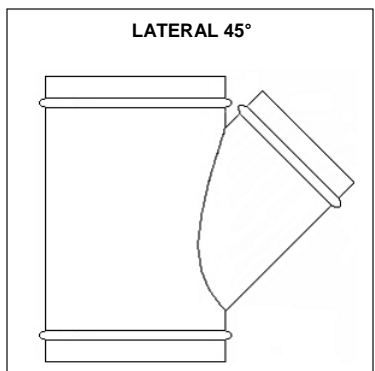

Hopewell Sheet Metal Mfg, Inc.

11316 Hopewell Road – Hagerstown, Maryland 21740

301-582-3270 - Toll Free 1-866-777-8911 - Fax 301-582-1506

www.hopewellsm.com

Hopewell Sheet Metal Mfg, Inc.

11316 Hopewell Road – Hagerstown, Maryland 21740