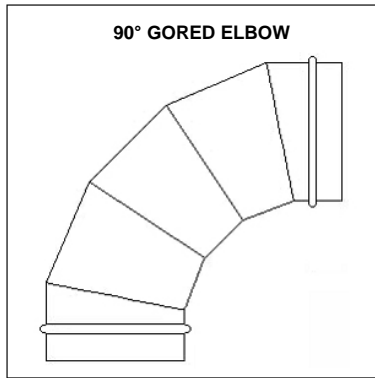

Hopewell Sheet Metal Mfg, Inc.

11316 Hopewell Road – Hagerstown, Maryland 21740

301-582-3270 - Toll Free 1-866-777-8911 - Fax 301-582-1506

www.hopewellsm.com

Hopewell Sheet Metal Mfg, Inc.

11316 Hopewell Road – Hagerstown, Maryland 21740