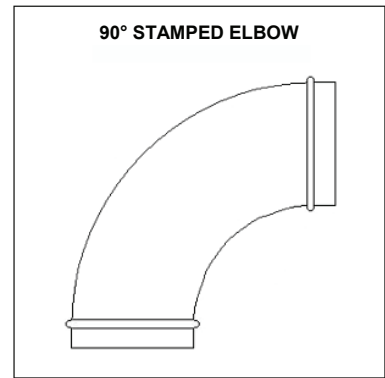

Hopewell Sheet Metal Mfg, Inc.

11316 Hopewell Road – Hagerstown, Maryland 21740

301-582-3270 - Toll Free 1-866-777-8911 - Fax 301-582-1506

www.hopewellsm.com

Hopewell Sheet Metal Mfg, Inc.

11316 Hopewell Road – Hagerstown, Maryland 21740