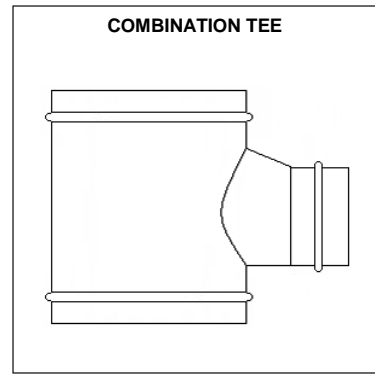

Hopewell Sheet Metal Mfg, Inc.

11316 Hopewell Road – Hagerstown, Maryland 21740

301-582-3270 - Toll Free 1-866-777-8911 - Fax 301-582-1506

www.hopewellsm.com

Hopewell Sheet Metal Mfg, Inc.

11316 Hopewell Road – Hagerstown, Maryland 21740