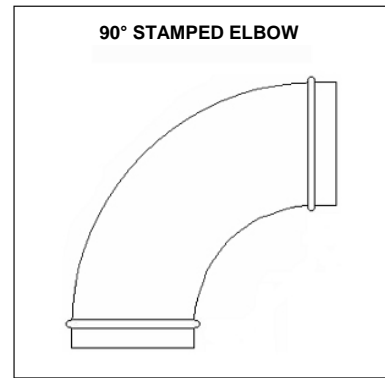

Hopewell Sheet Metal Mfg, Inc.

11316 Hopewell Road – Hagerstown, Maryland 21740

301-582-3270 - Toll Free 1-866-777-8911 - Fax 301-582-1506

www.hopewellsm.com

Hopewell Sheet Metal Mfg, Inc.

11316 Hopewell Road – Hagerstown, Maryland 21740